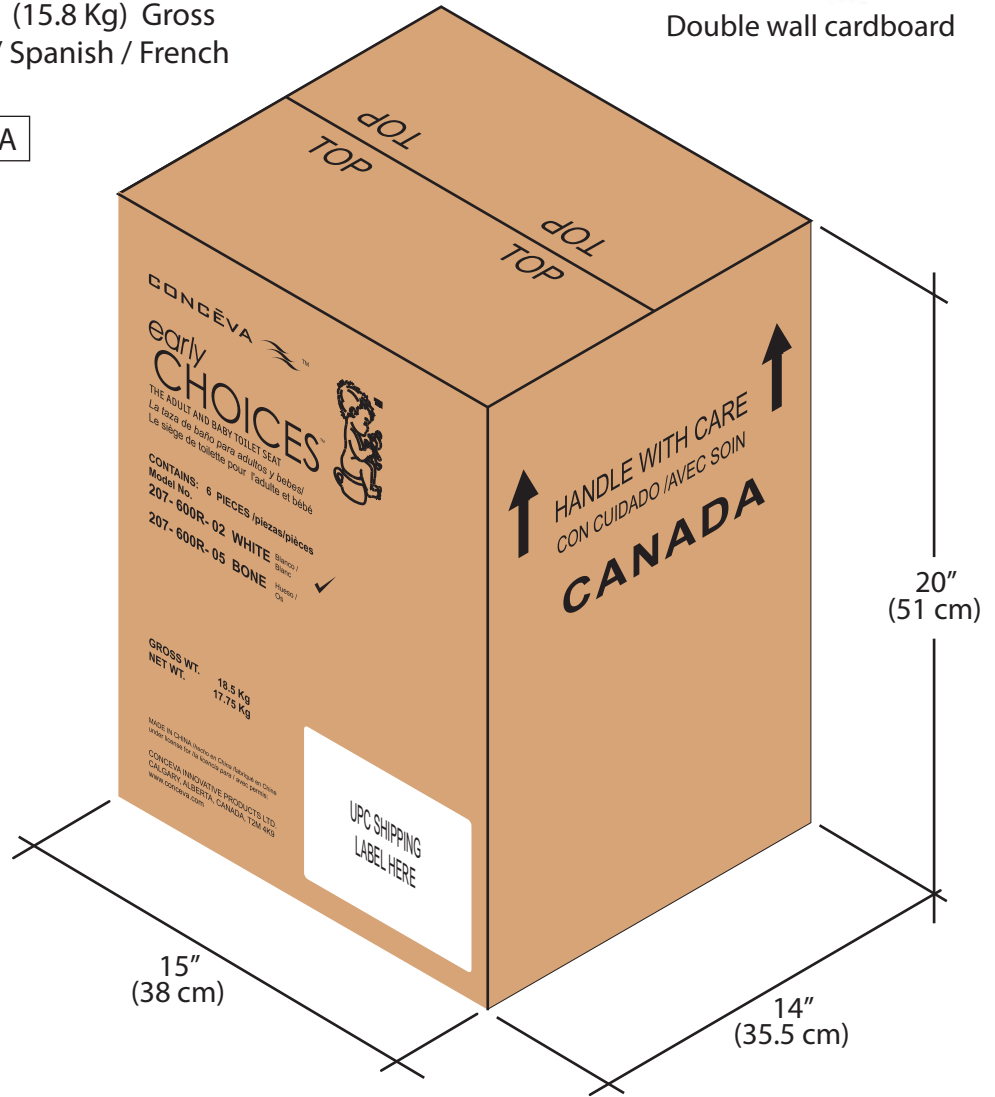

Rev 091015

**Master Case Summary**

**Early Choices® - the Integrated Adult and Baby Toilet Seat**  
 6 PCS. /CASE

Models: 207-600R-xx  
 Size: Fits Regular Round Bowls  
 UCC-14: As Shown Below  
 Weight: 34.6 lbs. (15.8 Kg) Gross  
 Language: English / Spanish / French

Double wall cardboard

FOR SALE IN CANADA

**Master Case Summary**

**Early Choices® - the Integrated Adult and Baby Toilet Seat**  
 6 PCS. /CASE

Models: 207-600R-xx  
 Size: Fits Regular Round Bowls  
 UCC-14: As Shown Below  
 Weight: 34.6 lbs. (15.8 Kg) Gross  
 Language: English / Spanish / French