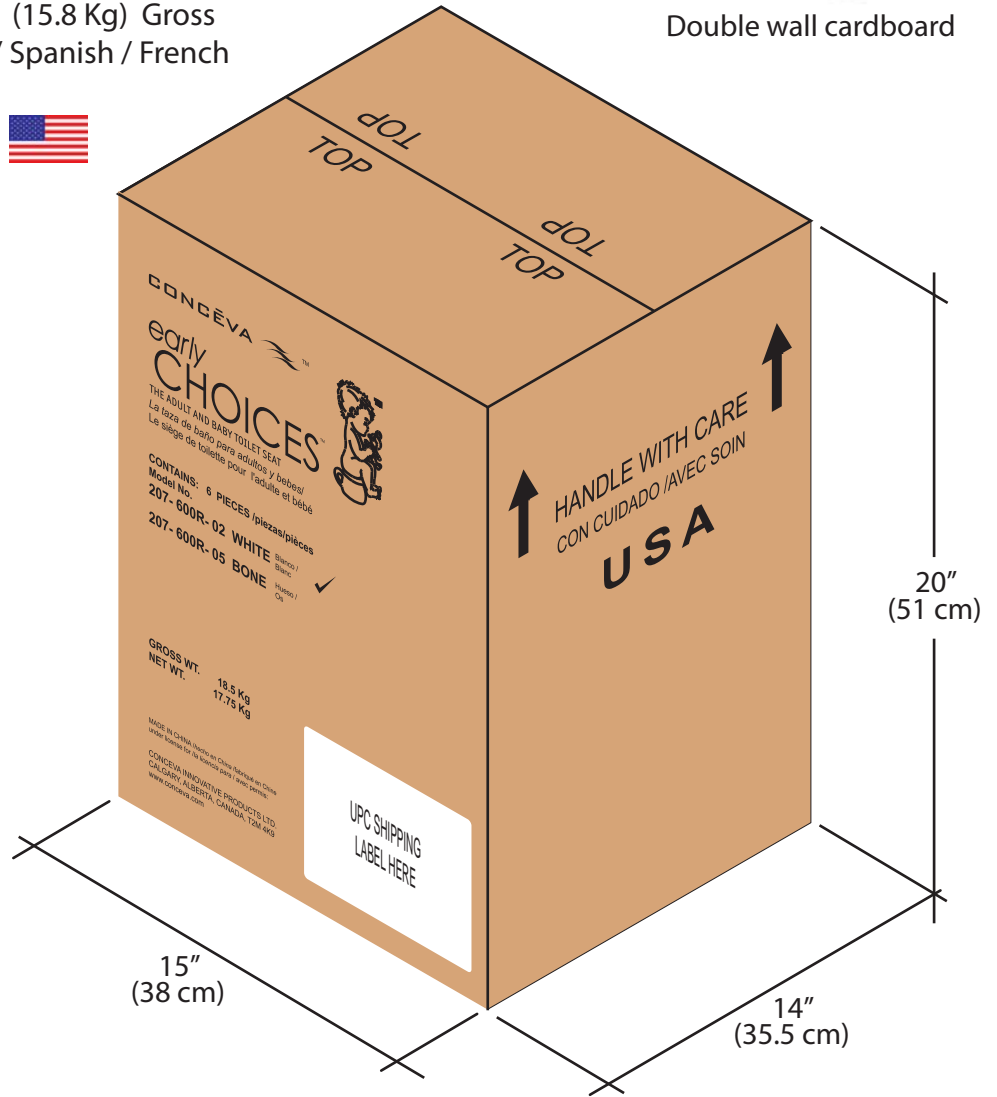

Master Case Summary

Early Choices® - the Integrated Adult and Baby Toilet Seat
6 PCS. /CASE

Models: 207-600R-xx
Size: Fits Regular Round Bowls
UCC-14: As Shown Below
Weight: 34.6 lbs. (15.8 Kg) Gross
Language: English / Spanish / French

FOR SALE IN USA

CONCĒVA

Early CHOICES™
Adult and Baby toilet seat
La taza de baño para adultos y bebés
Le siège de toilette pour l'adulte et bébé

Model/ Modèle/Type	Color/ Couleur/Coleur	Quantity/ Cantidad/Quantité
207-600R	02-WHITE Blanco/Bianco	06

Made in China

2 08 17701 00001 7

CONCĒVA

Early CHOICES™
Adult and Baby toilet seat
La taza de baño para adultos y bebés
Le siège de toilette pour l'adulte et bébé

Model/ Modèle/Type	Color/ Couleur/Coleur	Quantity/ Cantidad/Quantité
207-600R	05-BONE Hueso/Os	06

Made in China

2 08 17701 00002 4