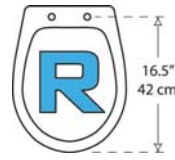

FOR SALE IN USA

Rev 091015

Product Summary - packaging front view  
Early Choices® - the integrated Adult and Baby Toilet Seat

Model: 207-600R-05 ( BONE)  
Size: Fits Regular Round Bowls  
UPC: 8 17701 00002 0  
Weight: 5.4 lbs. (2.45 Kg)  
Language: Front Graphics in English/ Spanish  
Patents: US 5448781 US 6751826  
CAN 2107500 UK 2037182