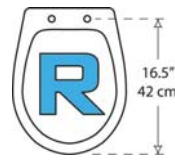

Standards: North American Standard