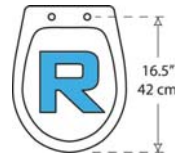

### Early Choices® - the integrated Adult and Baby Toilet Seat

Model: 207-600R-02 ( WHITE )  
 Size: Fits Regular Round Bowls  
 UPC: 8 17701 00001 3  
 Weight: 5.4 lbs. (2.45 Kg)  
 Standards: North American Standard  
 Patents: US 5448781 US 6751826  
 CAN 2107500 UK 2037182