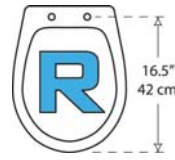

## Early Choices® - the integrated Adult and Baby Toilet Seat

Model: 207-600R-02 (WHITE)  
Size: Fits Regular Round Bowls  
UPC: 8 17701 00001 3  
Weight: 5.4 lbs. (2.45 Kg)  
Language: Front Graphics in English/ French  
Patents: US 5448781 US 6751826  
CAN 2107500 UK 2037182