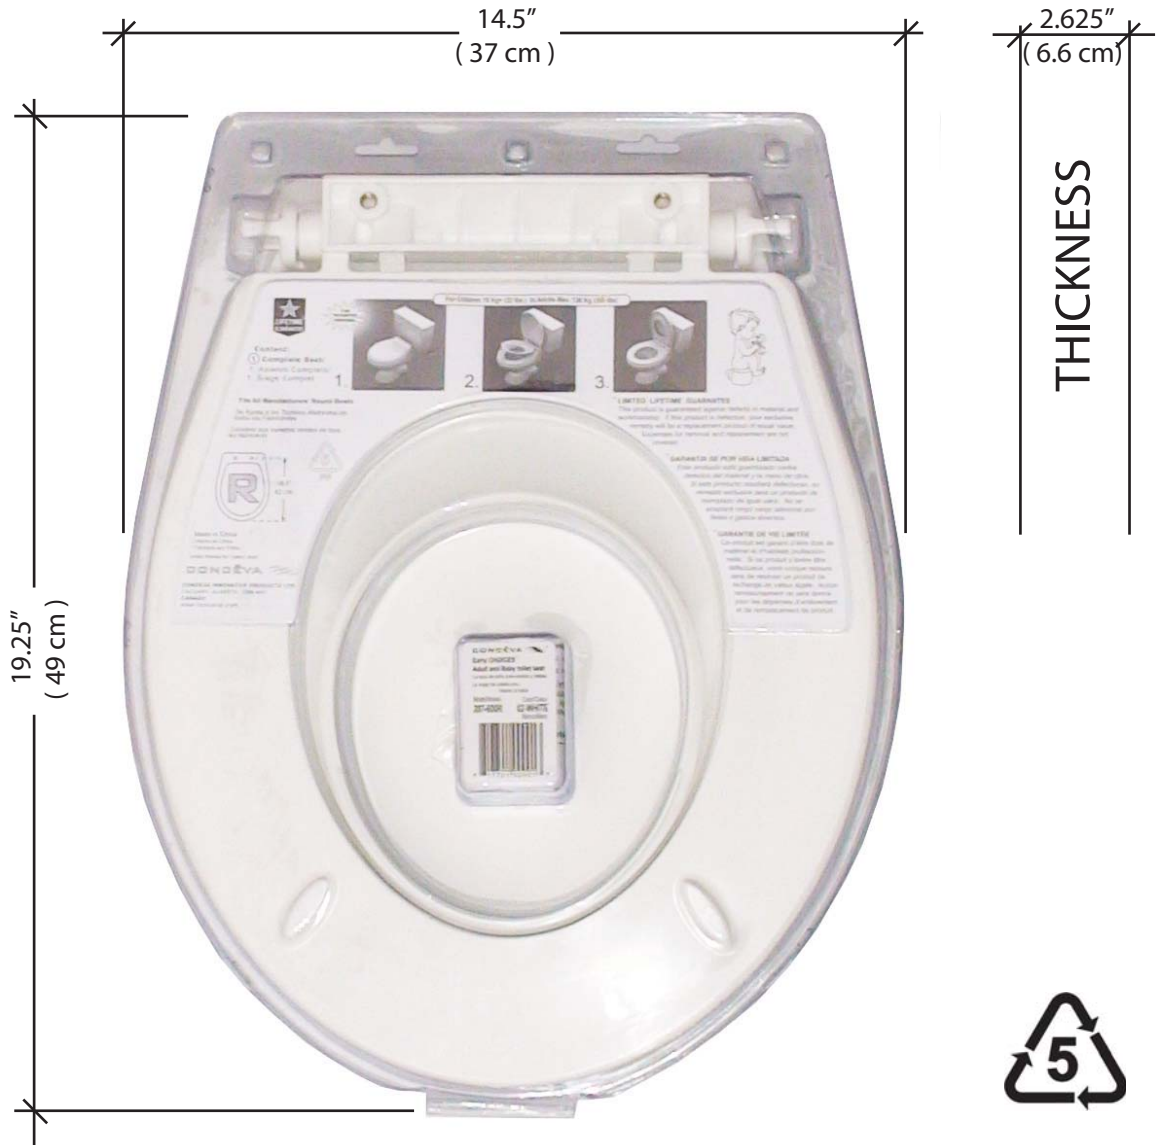

FOR SALE IN CANADA AND USA